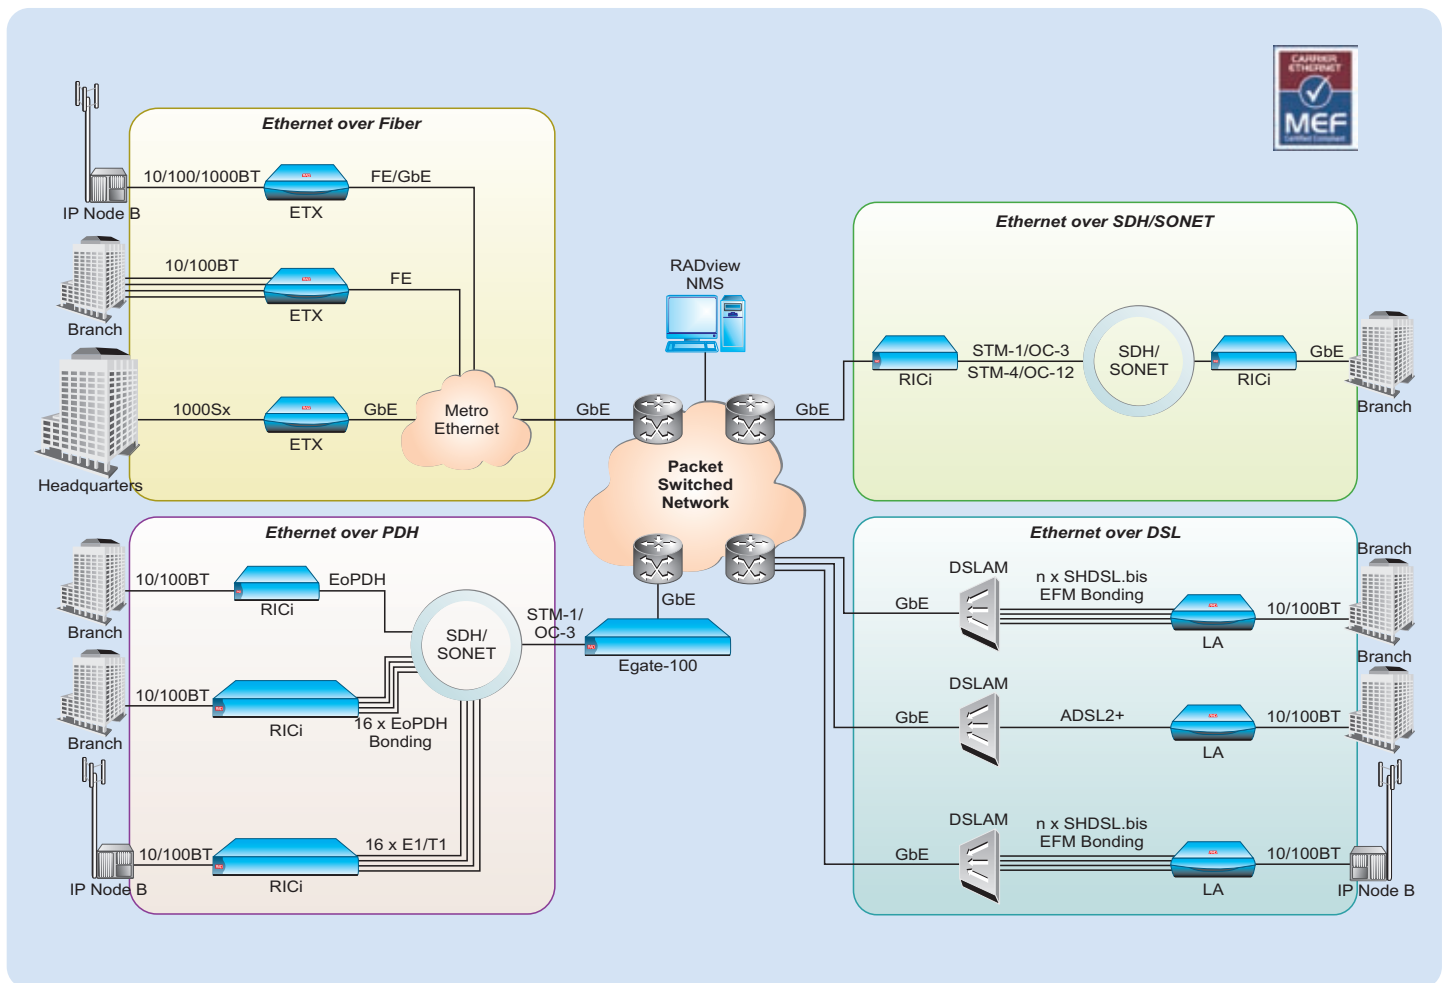

# The **REAL** Carrier Ethernet Access Race

## Find the Fastest Route to Managed Ethernet Services

Rolling out Carrier Ethernet services requires end-to-end visibility with Ethernet OAM functionality, proactive performance monitoring, QoS, and traffic management, with service consistency across any access – be it copper, DSL, or fiber.

*EtherAccess*

Get a head start with RAD's **REAL** Carrier Ethernet access solutions:  
**Reliable. Economical. Accountable. Limitless.**

# Optimize your Ethernet business services portfolio and Next-Gen cellular networks with RAD's REAL Carrier Ethernet access solutions:

- Introduce revenue-generating, SLA-based services
- Enhance your offering with multiservice support: TLS, Internet, mobile broadband, VoIP, TDM, and more
- Guarantee priority per user and per service
- Increase availability and up-time through redundancy
- Enable flexible service provisioning with remote management
- Reduce OpEx and minimize truck rolls through automatic fault detection and localization
- Ensure service resiliency and efficient troubleshooting via extensive statistics and diagnostics
- Deliver consistent Ethernet services over diverse access technologies
- Offer backhaul services for Next-Gen cellular networks (IP-RAN)